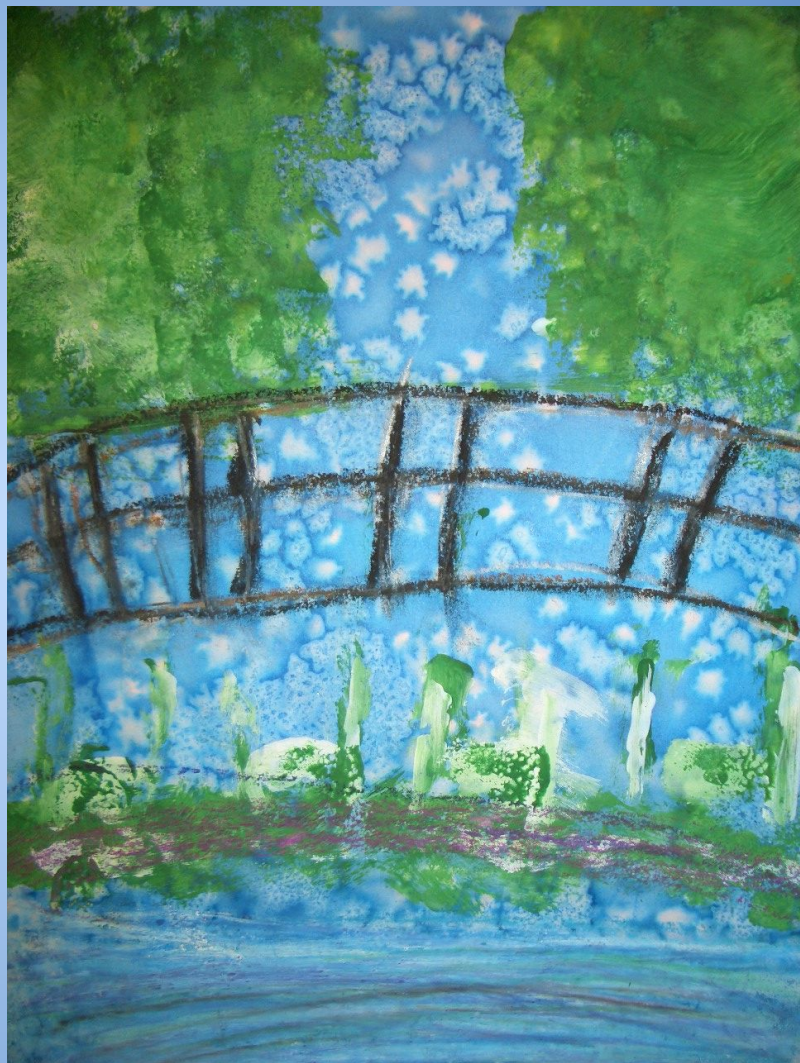

Our Project

Draw a Japanese Bridge with oil pastels and we will paint our impressionistic flowers over our drawings.