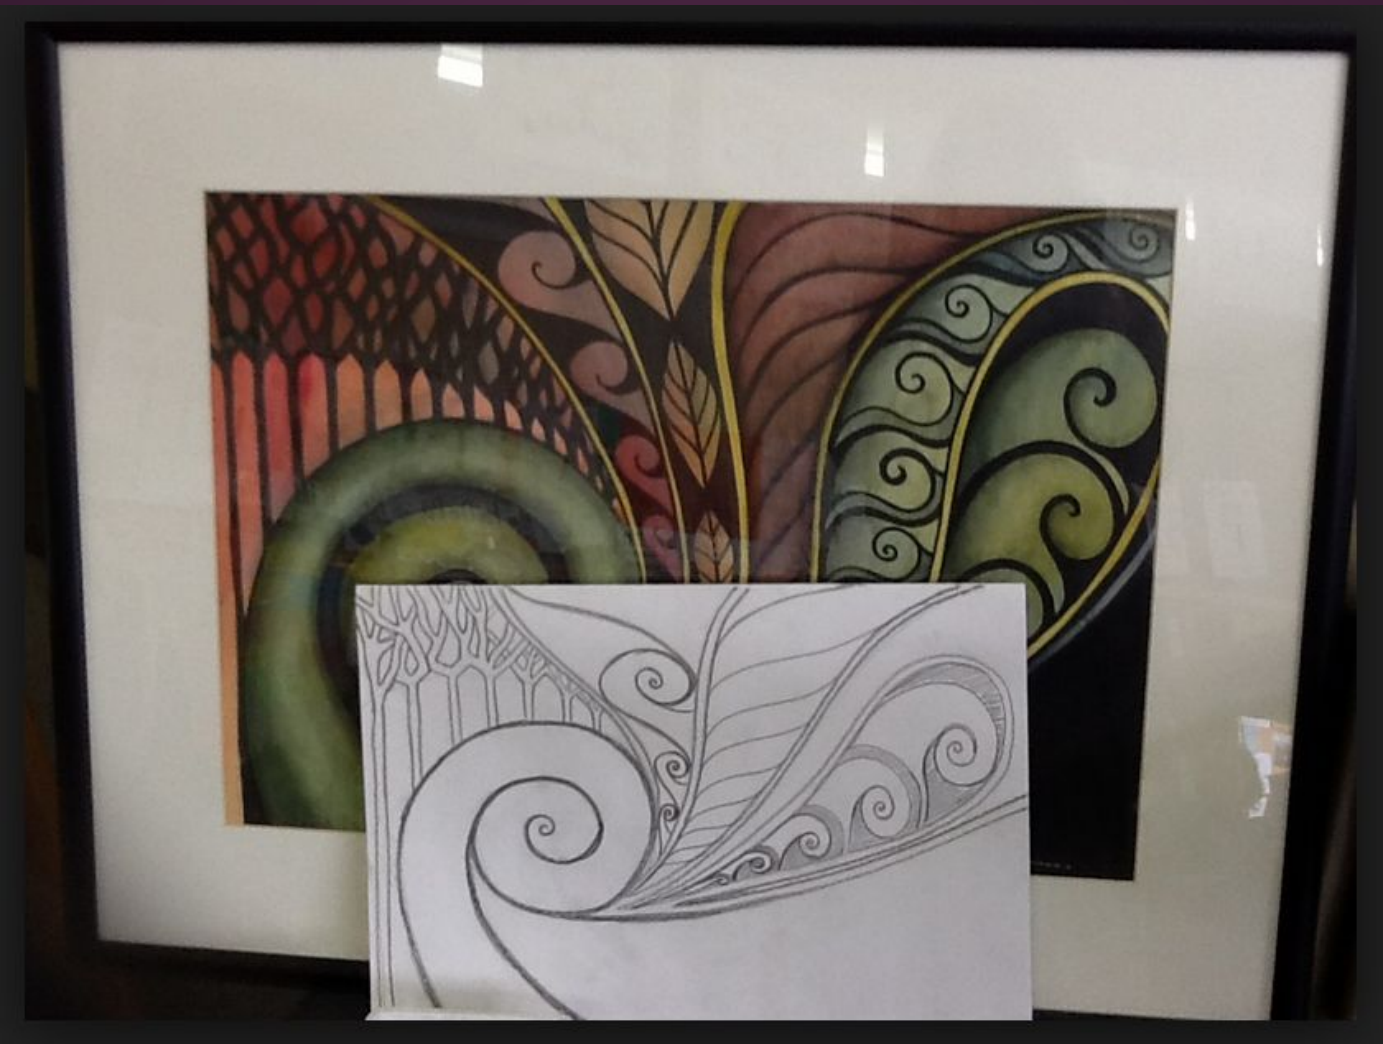

Koru Spiral Plant

Native to New Zealand

“Koru”

Means “loop” or “spiral” in the Maori language.
Maori are people native to New Zealand.

Koru Spiral Plants

The koru is a spiral shaped plant.

To people of New Zealand, the koru represents the unfolding of new life or renewal.

The spiral shape is a found in many sculptures and tattoos.

Koru Spiral Plants

The koru is a spiral shaped plant.

To people of New Zealand, the koru represents the unfolding of new life or renewal.

The spiral shape is a found in many sculptures and tattoos.

Raewyn Harris is an artist who does paintings using Koru plants as inspiration.

More Koru Images

Koru Spiral Plants

Raewyn Harris is an artist who does paintings using Koru plants as inspiration.

Do you see any other plant shapes in Raewyn Harris' paintings?

Try to add some shading into your painting with darker and lighter paint!

Now let's watch a video:

<https://www.youtube.com/watch?v=5yPlVR9rTW4>