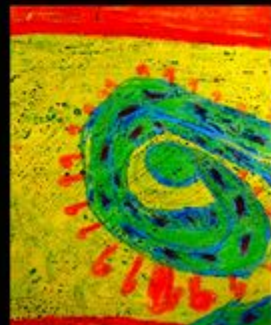

Koru Spiral Plant

Native to New Zealand

“Koru”

Means “loop” or “spiral” in the Maori language.
Maori are people native to New Zealand.

Koru Spiral Plants

The koru is a spiral shaped plant.

To people of New Zealand, the koru represents the unfolding of new life or renewal.

The spiral shape is a found in many sculptures and tattoos.

Koru Spiral Plants

The koru is a spiral shaped plant.

To people of New Zealand, the koru represents the unfolding of new life or renewal.

The spiral shape is a found in many sculptures and tattoos.

Raewyn Harris is an artist who does paintings using Koru plants as inspiration.

More Koru Images

Koru Spiral Plants

Raewyn Harris is an artist who does paintings using Koru plants as inspiration.

Do you see any other plant shapes in Raewyn Harris' paintings?

Try to add some shading into your painting with darker and lighter paint!

Now let's watch a video:

<https://www.youtube.com/watch?v=5yPlVR9rTW4>